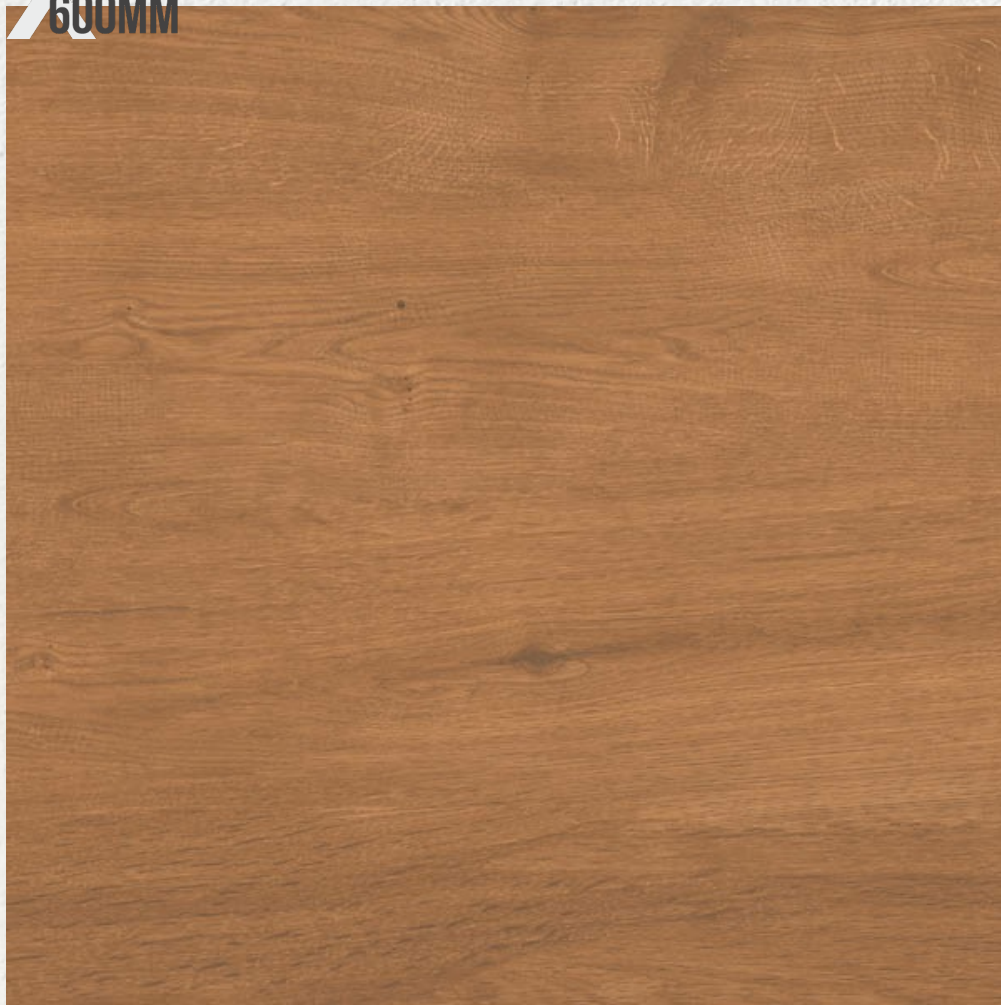

600  
600MM

TASMANIA TIMBER  
WOOD SERIES  
FINISH: RUSTIC

Random 2

600  
600MM

TEAK FEEL  
WOOD SERIES  
FINISH: RUSTIC

Random 3

600  
600MM

TEAK WOOD NATURAL  
WOOD SERIES  
FINISH: RUSTIC