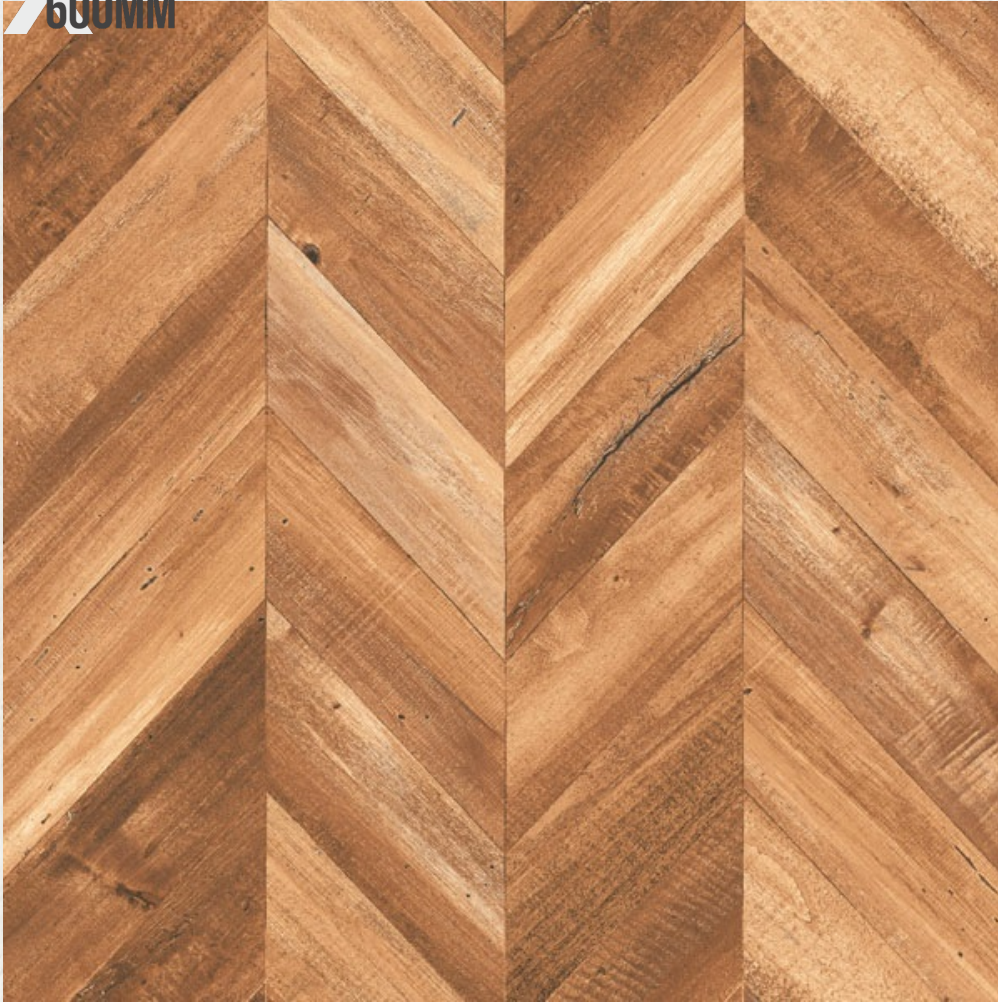

600
600MM

PARQUET BEIGE
WOOD SERIES
FINISH: RUSTIC