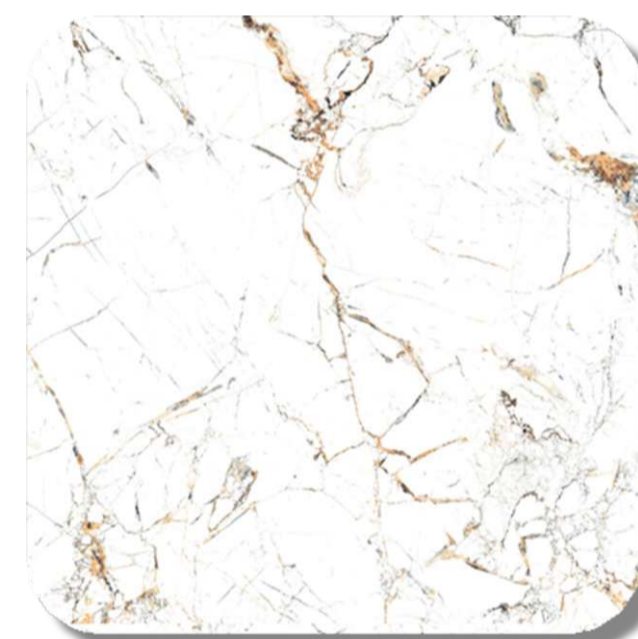

EARTH WHITE