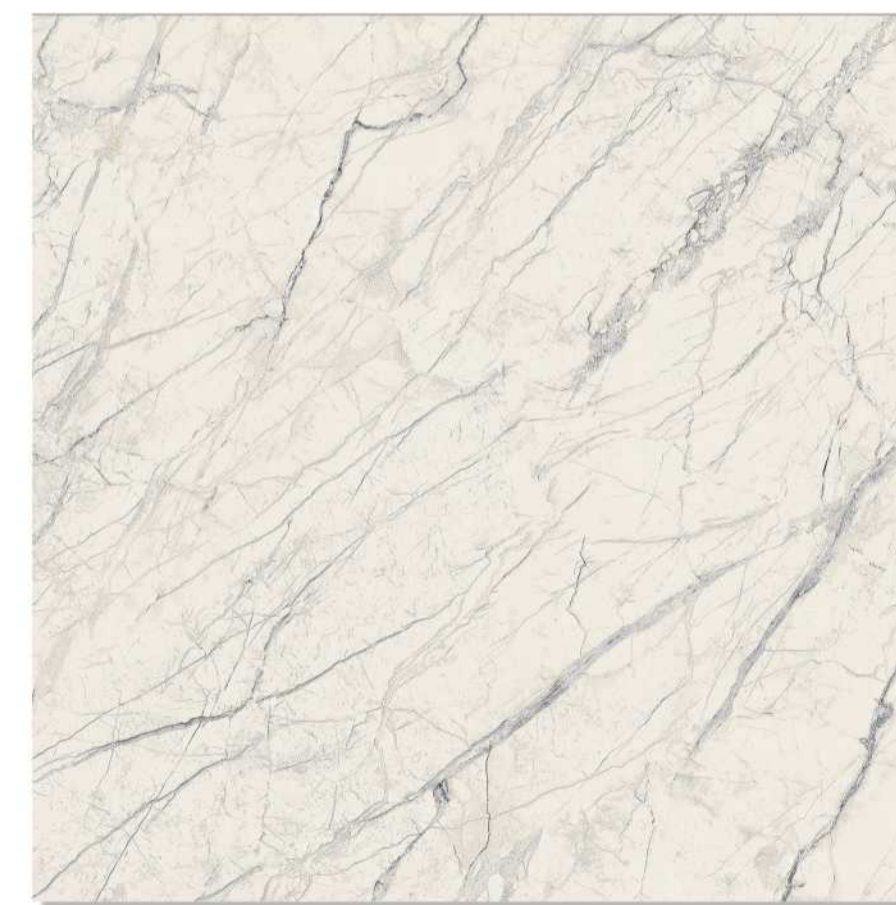

VALENCIA ALMOND