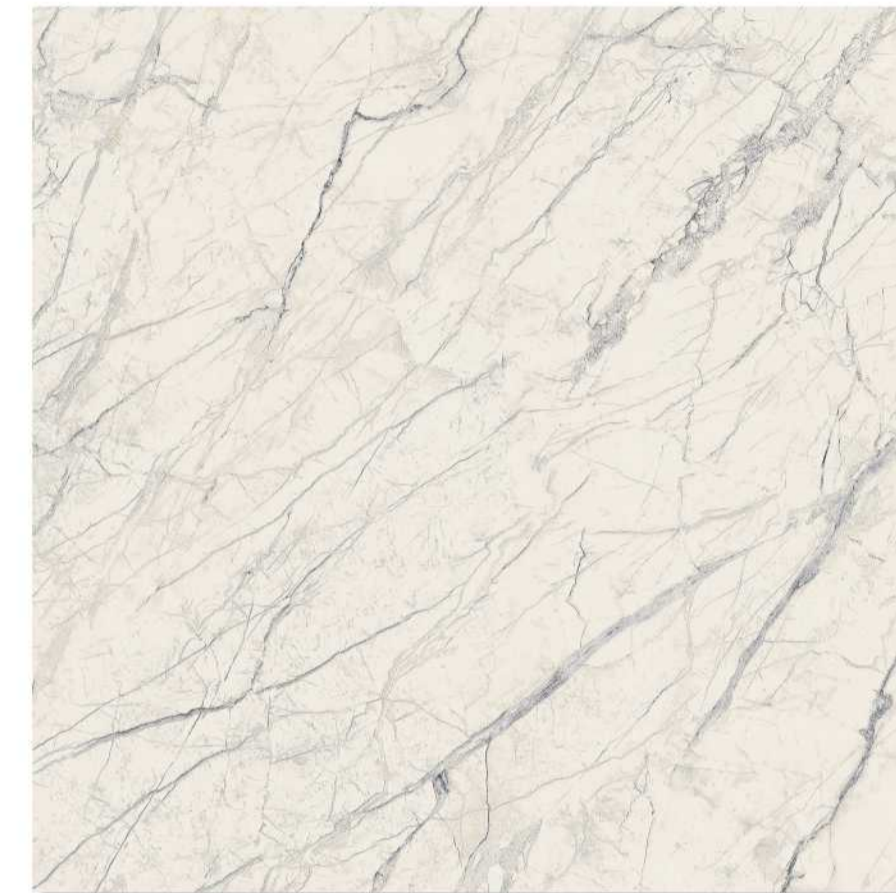

VALENCIA ALMOND