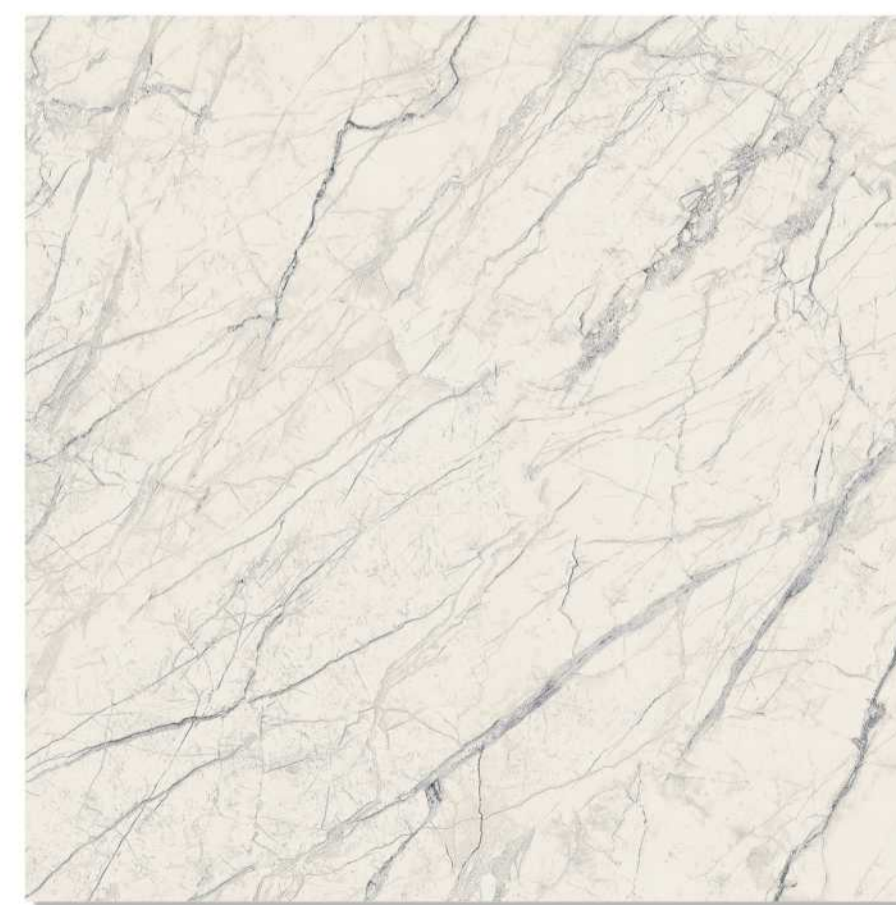

VALENCIA ALMOND