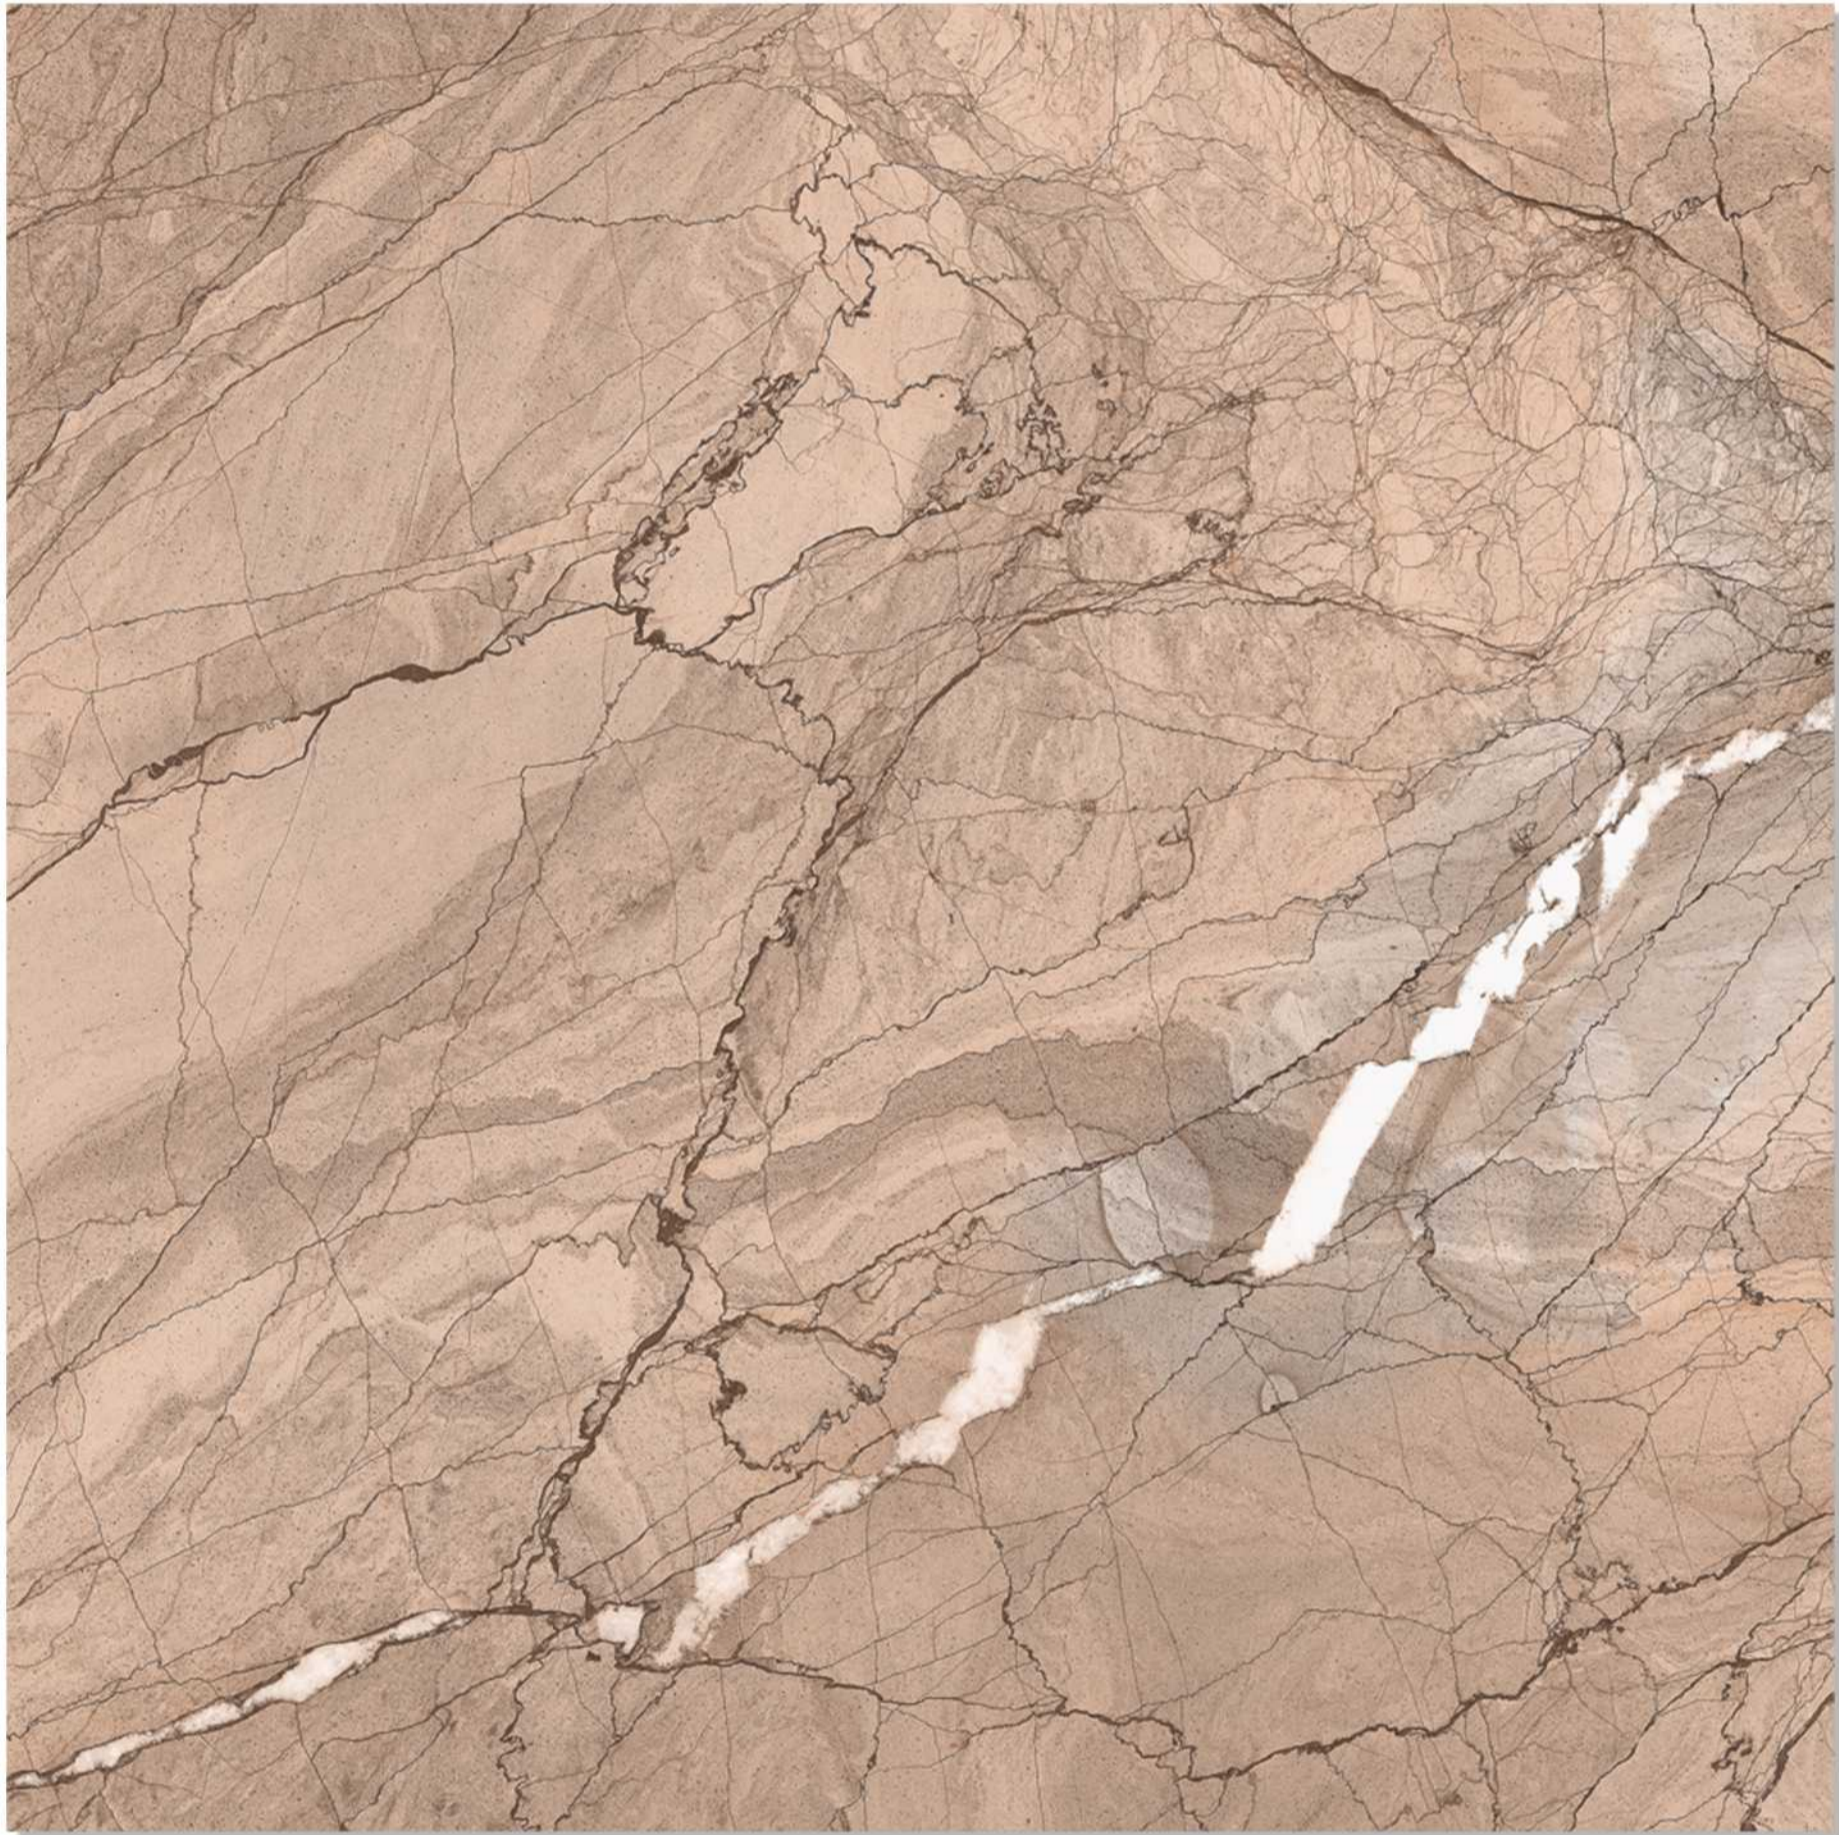

ELITE ALMOND