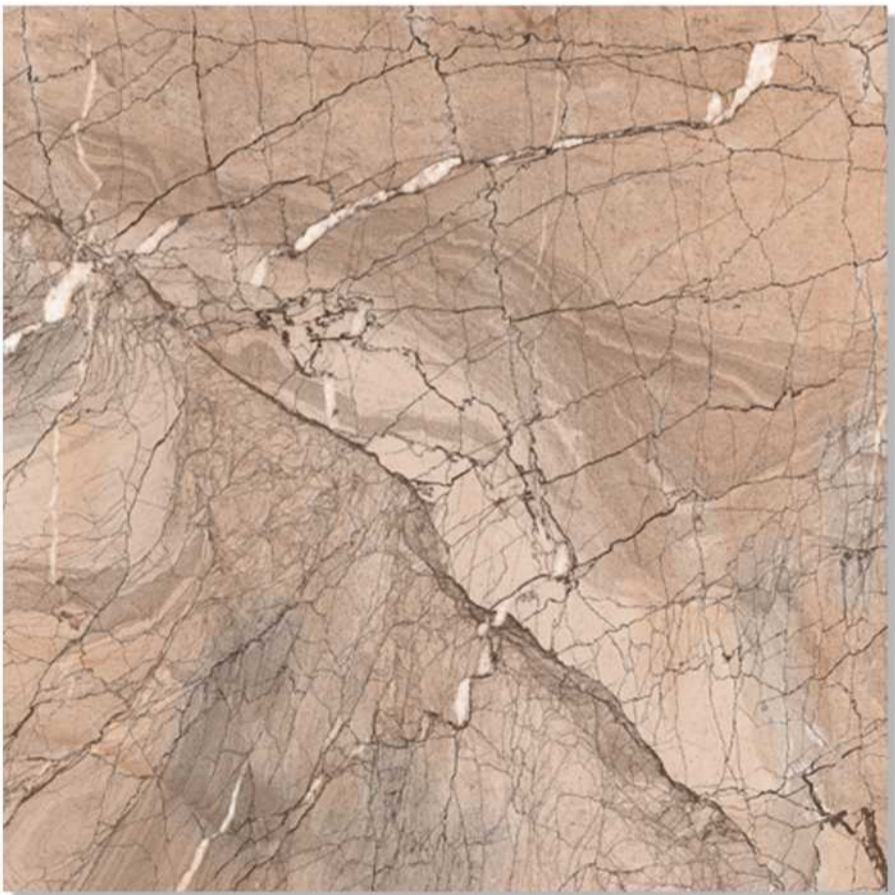

ELITE ALMOND