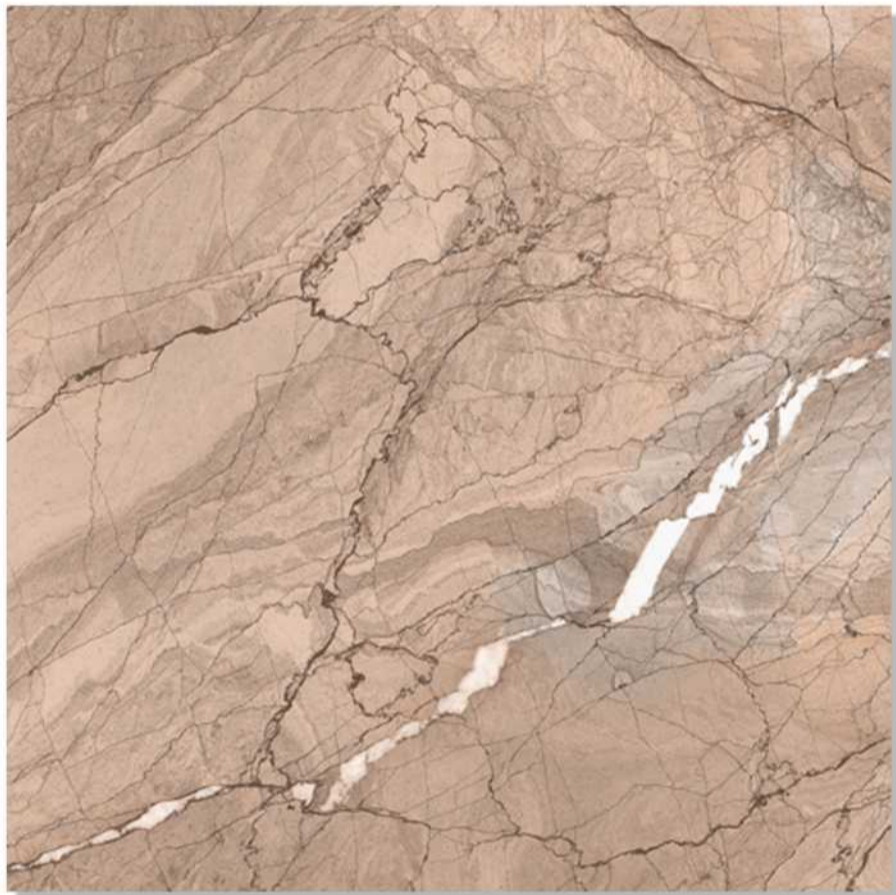

ELITE ALMOND